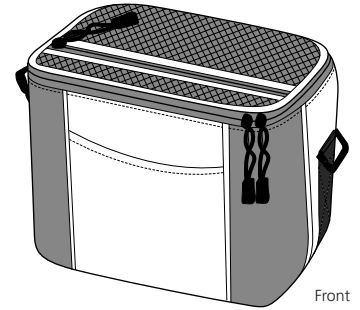

6-Pack Cooler

PORT & COMPANY®

BG87

* 100% Nylon * Waterproof interior * Insulated * Top mesh pocket

Finished Measurements in Inches

Outside Dimensions	L 8.5" x W 5.5" x H 7.25"
Cubic Inches	339
Ideal areas for decoration	front pocket
Front Pocket Dimensions	5 ¼ X 4 ¾.
Strap Width	1.25"

Ideal areas for decoration will vary depending on decorator and type of embellishment.

Color Chart

Bag Color	Black	Gold	Navy	Red	Royal
Textile PMS	19-4203TC	19-0955TC	19-4025TC	19-1761TC	19-3952TC
General PMS	Process Black	7408C	7546C	187C	661C